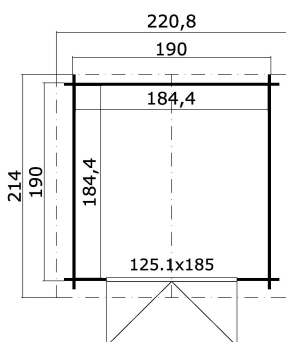

-  28 mm
-  1
-  3
-  **GUARANTEE**
- 2 YEARS**

**PACKAGING: 1 PALLET(S)**

220 x 118 x 40 cm  
296 kg

EAN 4742913011655

**DIMENSIONS**

Floor area	3.40 m <sup>2</sup>
Roof dimensions	2.21 x 2.14 m
Cubic volume	≈ 6.88 m <sup>3</sup>
Wall height	≈ 1.82 m
Ridge height	≈ 2.22 m
Front overhang	≈ 16 cm

**WINDOWS & DOORS**

1 x Double door (SGA+28*)	125.1 x 185.0 cm
---------------------------	------------------

\*SGA+28: Single Glazed Action with 28 mm Frame

**ROOF & FLOOR**

Roof boards	15x90 mm
Roof surface	5.14 m <sup>2</sup>
Roof angle	≈ 23.6 °